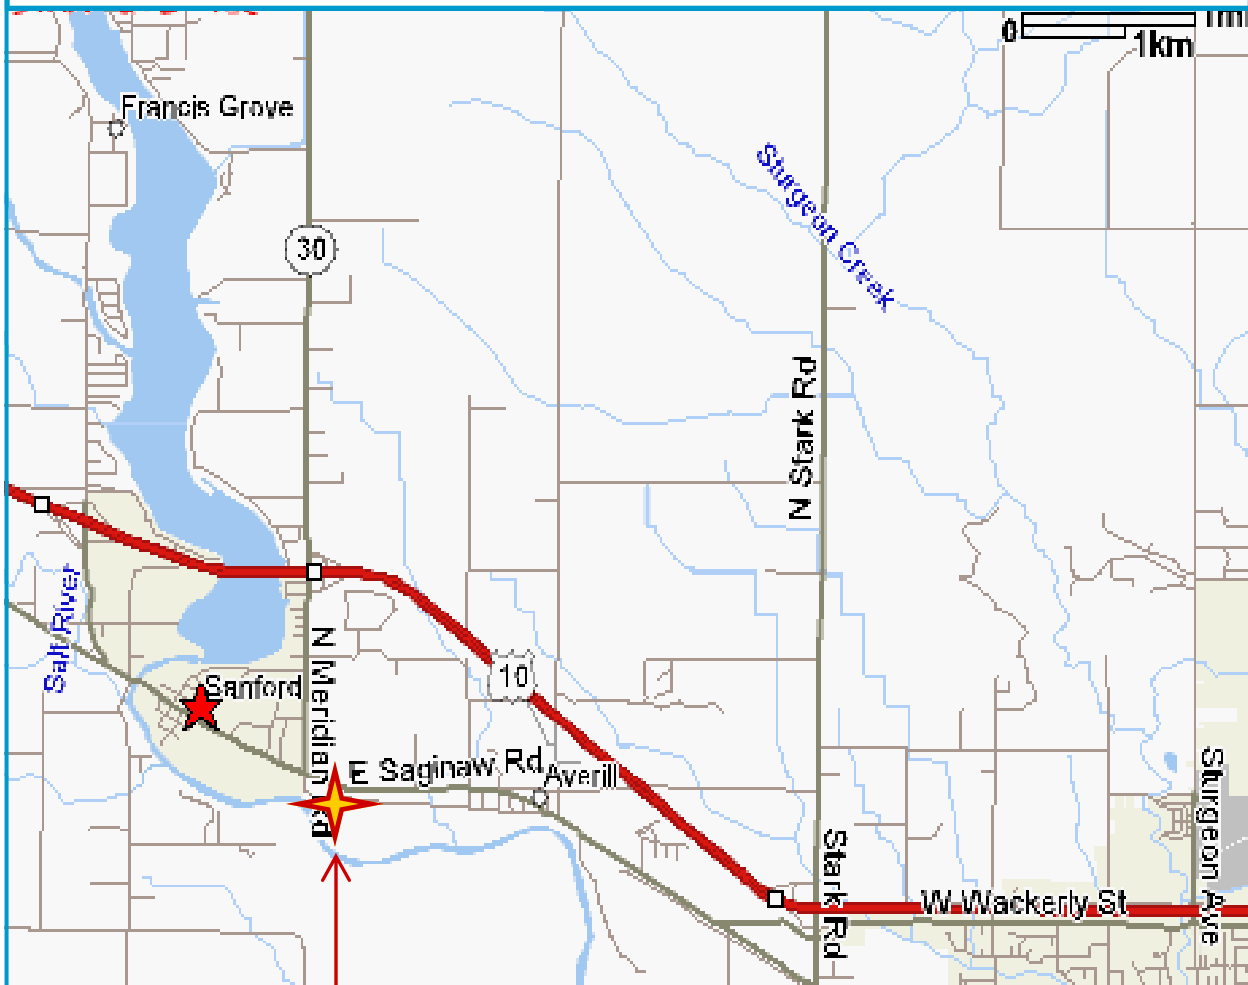

**Midland Michigan
Kennel Club, Inc.**

The Midland Michigan Kennel Club
is a non-profit AKC licensed
allbreed dog club.

PO Box 2416 Midland, MI 48640-2416
989.687.2590 ✧ www.mmkc.org

MMKC offers a complete dog training program including all levels of obedience, rally, agility, tracking, and other classes as demand requires.

The Midland Michigan Kennel Club Training Facility is located at
24 E. Saginaw Rd just east of Sanford MI.